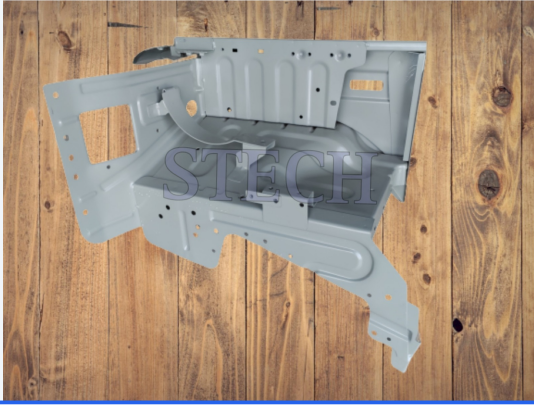

BOLERO

Bolero BMT Extra Long Fender RH

Code: SQP0029