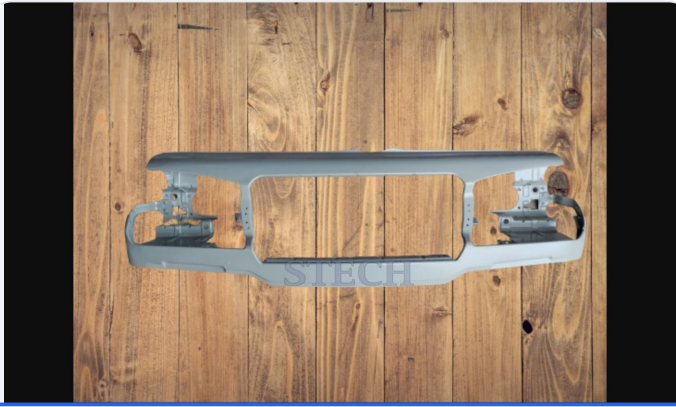

BOLERO

Bolero Pickup Fender LH

Code: SQP0001

BOLERO

Bolero Pickup Fender RH

Code: SQP0002

BOLERO

Bolero SLX Fender LH

Code: SQP0003

BOLERO

Bolero SLX Fender RH

Code: SQP0004

BOLERO

Bolero Facio Ty-2

Code: SQP0005

BOLERO

Bolero BMT Extra Long Facio

Code: SQP0006

BOLERO

Bolero Bonnet Ty-2

Code: SQP0007

BOLERO

Bolero BS6 Lock Patti

Code: SQP0008